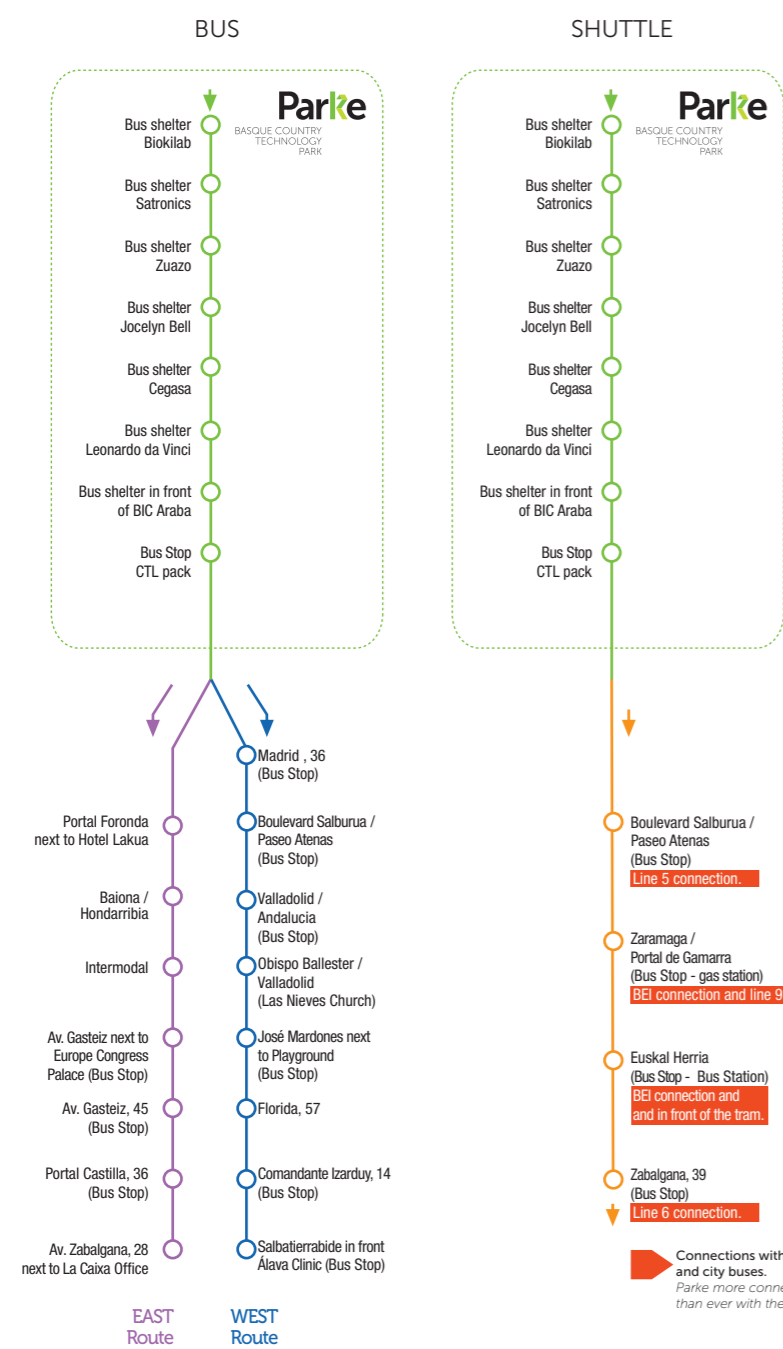

Parke → Vitoria-Gasteiz

Parke more connected to the city