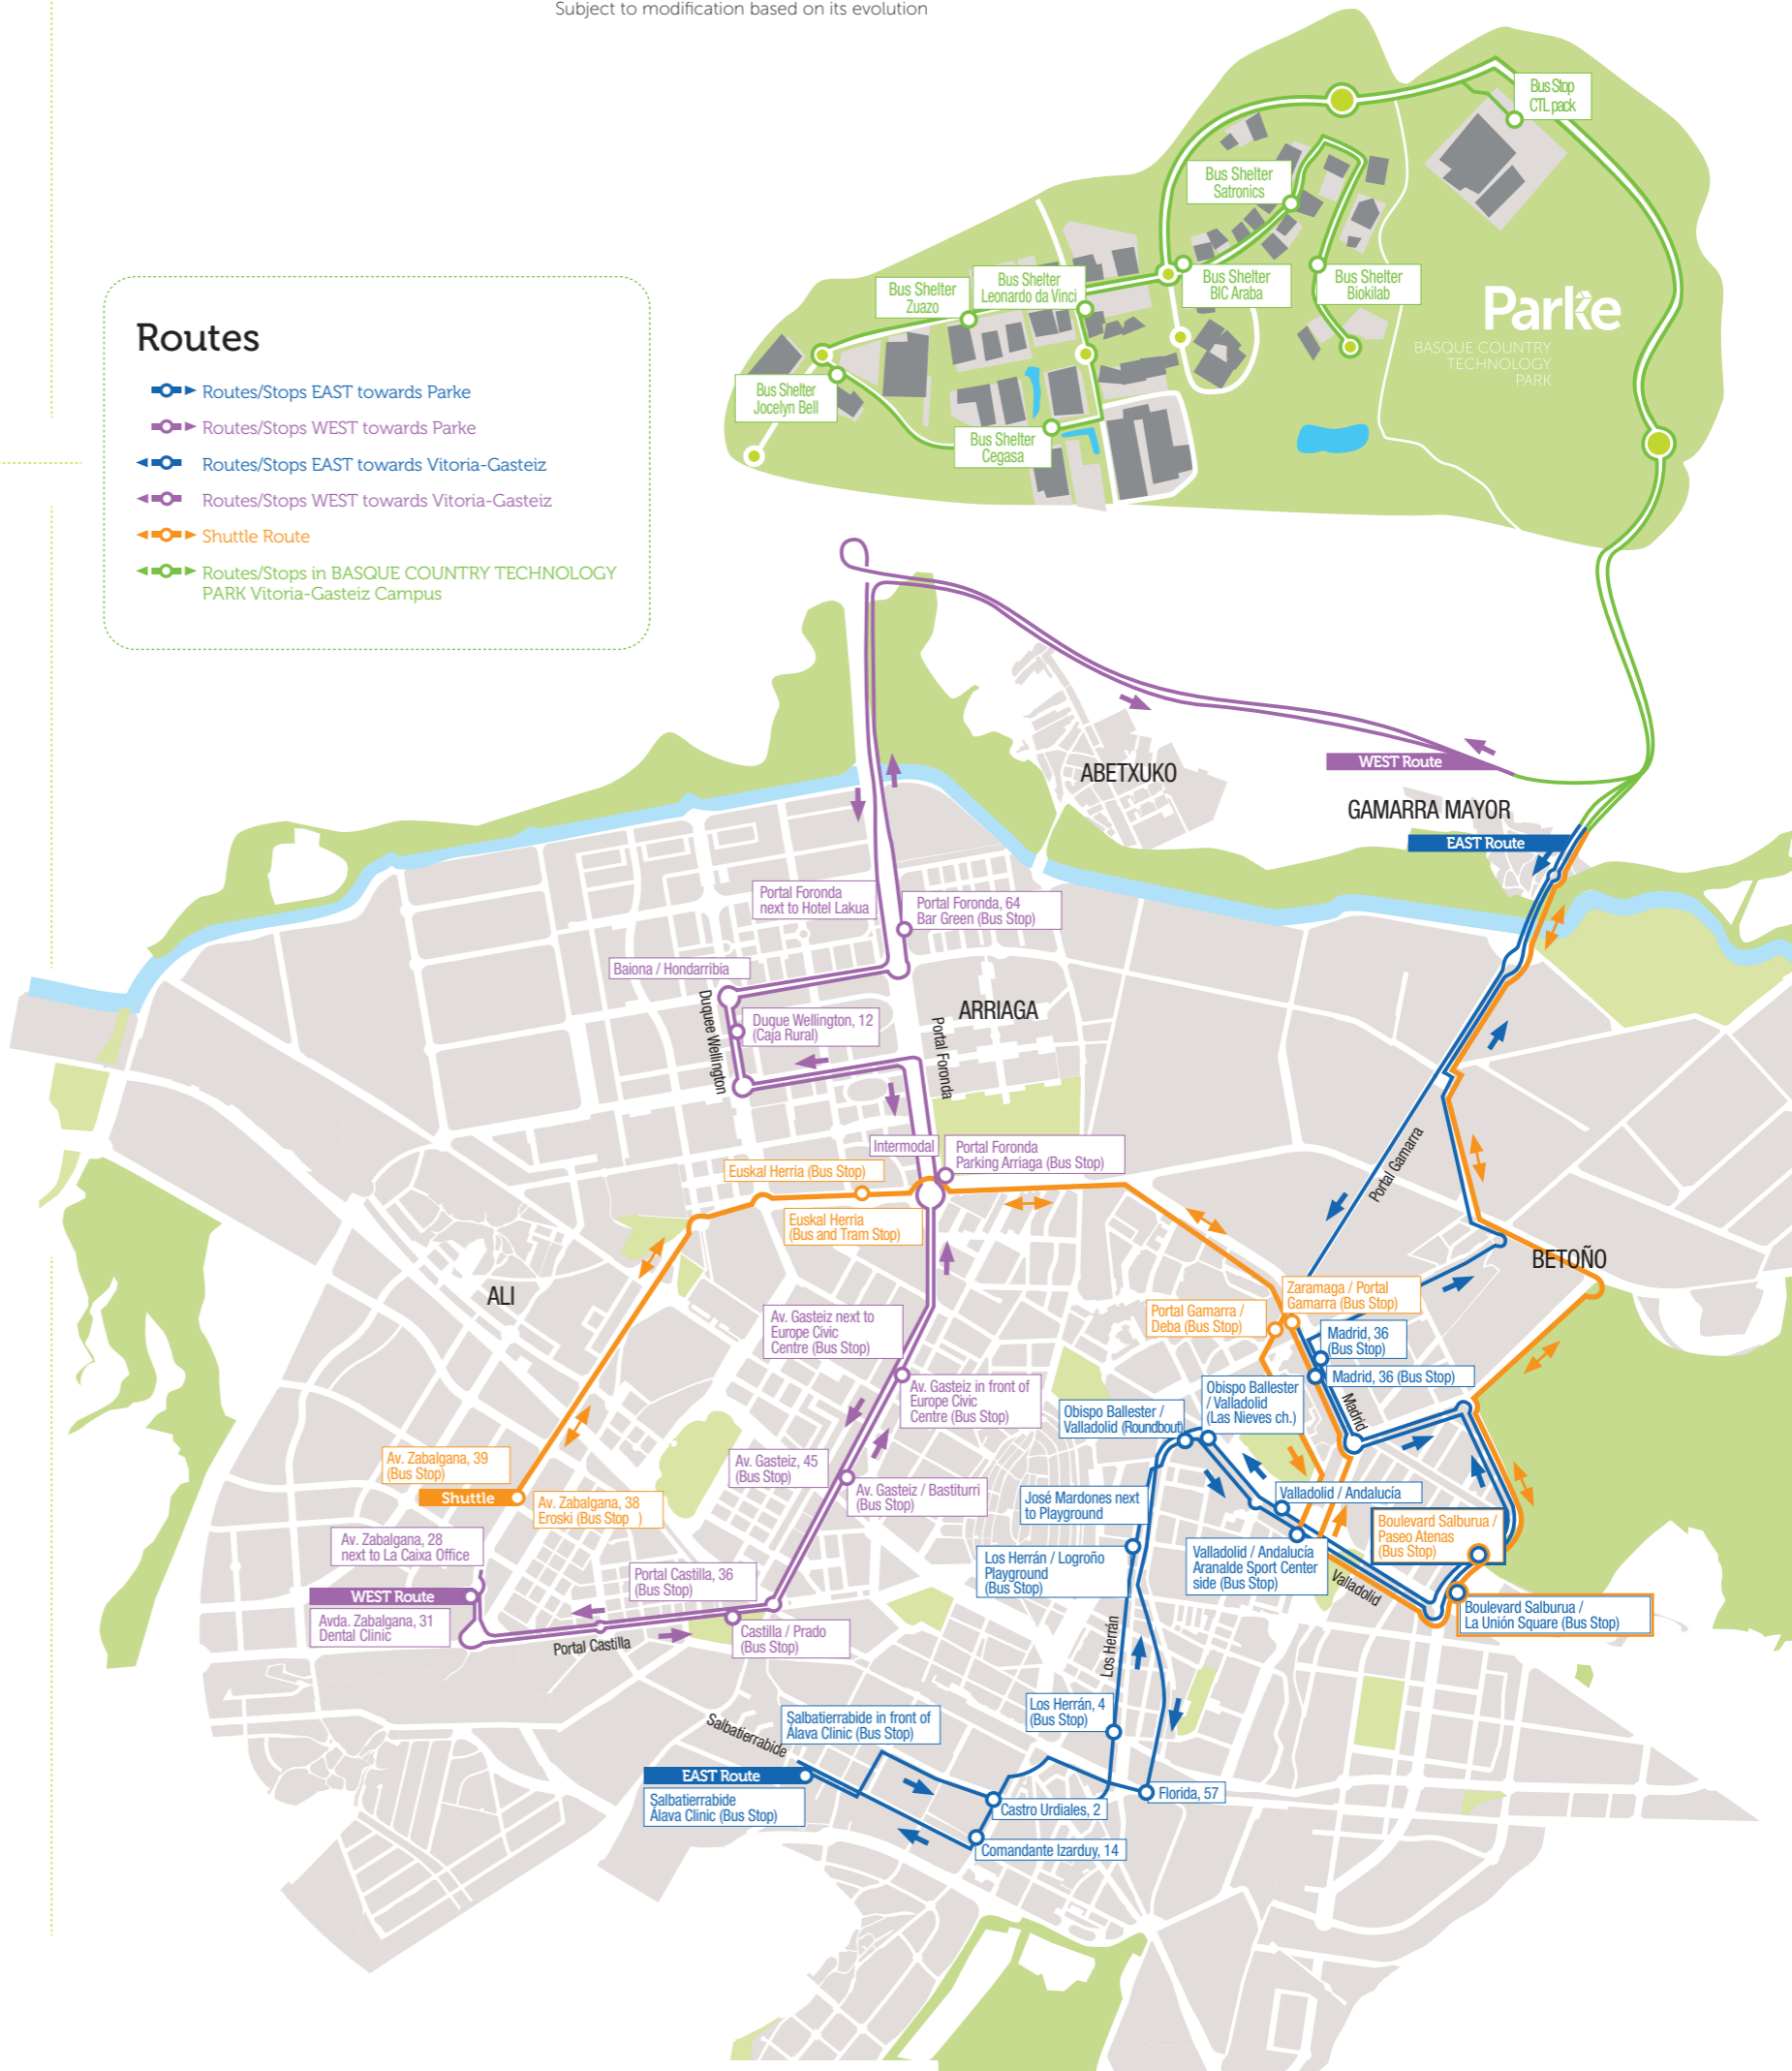

Parke → Vitoria-Gasteiz

Parke more connected to the city