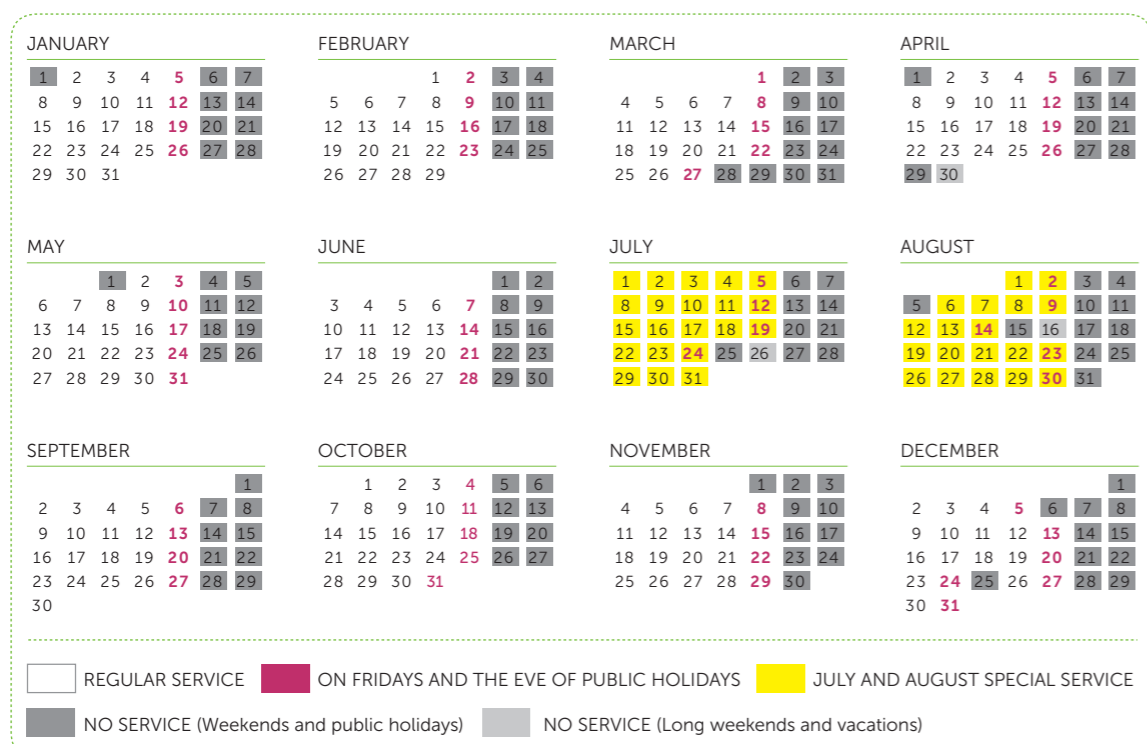

SHUTTLE Service

Bus shelter Biokilab	14:10	1'	15:15	1'	16:10	1'	17:05	1'	17:40	1'
Bus shelter Satronics	14:11	2'	15:16	2'	16:11	2'	17:06	2'	17:41	2'
Bus shelter Zuazo	14:13	1'	15:18	1'	16:13	1'	17:08	1'	17:43	1'
Bus shelter Jocelyn Bell Building	14:14	2'	15:19	2'	16:14	2'	17:09	2'	17:44	2'
Bus shelter Cegasa	14:16	1'	15:21	1'	16:16	1'	17:11	1'	17:46	1'
Bus shelter Leonardo da Vinci	14:17	2'	15:22	2'	16:17	2'	17:12	2'	17:47	2'
Bus shelter in front of BIC Araba	14:19	4'	15:24	4'	16:19	4'	17:14	4'	17:49	3'
Bus Stop CTL pack	14:23	12'	15:28	12'	16:23	12'	17:18	12'	17:52	13'
Boulevard Salburua / Paseo Atenas (Bus Stop)	14:35	6'	15:40	5'	16:35	5'	17:30	5'	18:05	4'
Zaramaga / Portal de Gamarra (Bus Stop - gas station)	14:41	5'	15:45	5'	16:40	5'	17:35	6'	18:09	5'
Euskal Herria (Bus Stop - Bus Station)	14:46	6'	15:50	6'	16:45	6'	17:41	6'	18:14	6'
Av. Zabalgana, 39 (Bus Stop)	14:52		15:56		16:51		17:47		18:20	

* Timetables, apart from departure from terminus, are approximate

Bus Service Calendar 2024

Single ticket

Payment by bank card.

Transportation Card

Purchase and recharge on the bus using a bank card.

The price of the transport card is €1 (non-refundable).

TOP UPS of €8, €15, €30 and €60 can be made.

DOES NOT EXPIRE.

Rates

Shuttle ride: €1.00 (with transport card €0.80)

Bus journey: €1.80 (with transport card €1.50)

Parke more connected to the city