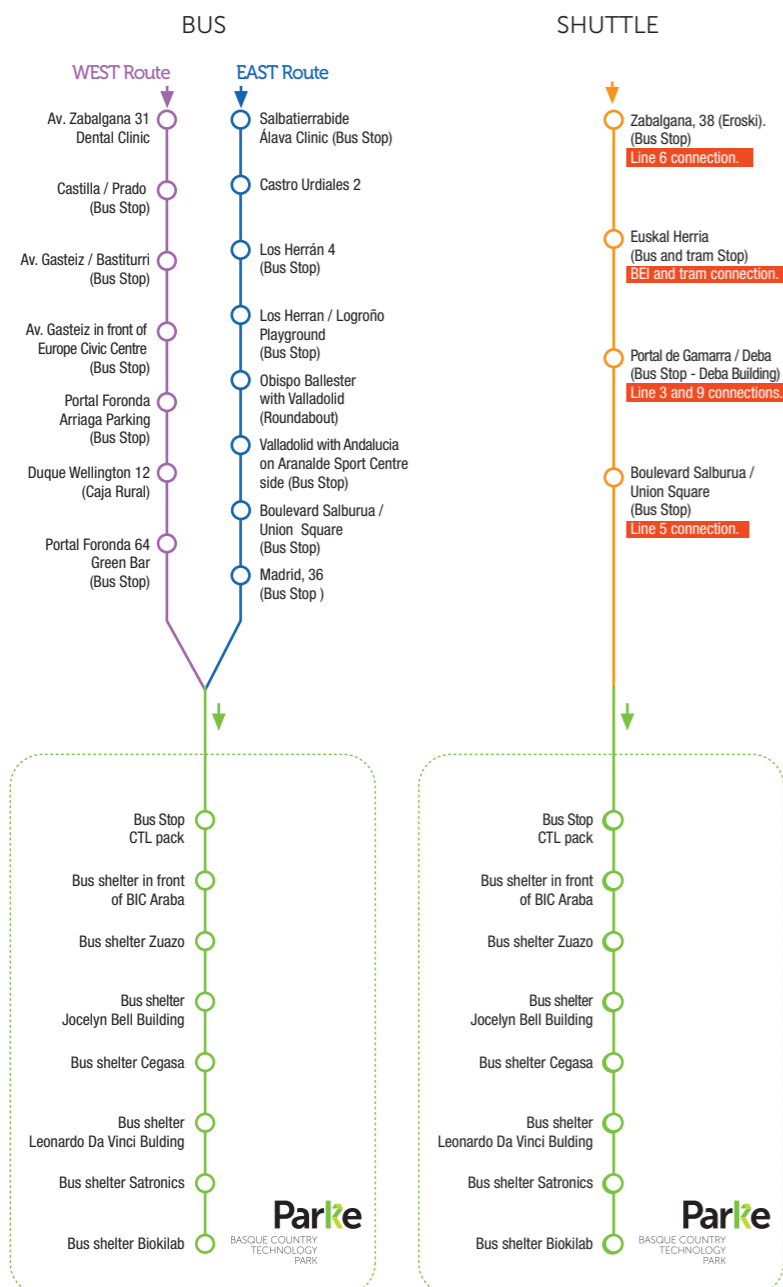

Routes/Stops

Vitoria-Gasteiz → Parke

Timetables

Vitoria-Gasteiz → Parke

SHUTTLE from av. Zabalzana, 38
EAST from Salbaterrabide
WEST from av. Zabalzana, 31
SHUTTLE from av. Zabalzana, 38

REGULAR SCHEDULE				SUMMER TIME					
MONDAY - THURSDAY		FRIDAY - EVE OF PUBLIC HOLIDAYS		JULY (07/01 - 07/31)		AUGUST (08/01 - 08/14)		AUGUST (08/19 - 08/30)	
DEPARTURE	ARRIVAL	DEPARTURE	ARRIVAL	DEPARTURE	ARRIVAL	DEPARTURE	ARRIVAL	DEPARTURE	ARRIVAL
6:55	7:32	6:55	7:32	6:55	7:32	-	-	-	-
7:10	7:58	7:10	7:58	7:10	7:58	7:10	7:58	7:10	7:58
7:10	7:55	7:10	7:55	7:10	7:55	-	-	-	-
8:25	9:02	8:25	9:02	8:25	9:02	-	-	-	-
14:10	14:52	14:10	14:52	14:10	14:52	-	-	14:10	14:52
15:15	15:56	15:15	15:56	-	-	-	-	-	-
16:10	16:51	16:10	16:51	-	-	-	-	-	-
17:05	18:08	-	-	15:15	16:18	15:15	16:18	15:15	16:18
-	18:04	-	-	-	16:14	-	-	-	16:14
-	-	17:05	17:47	17:05*	17:47	17:05*	17:47	17:05*	17:47
17:40	18:20	-	-	-	-	-	-	-	-

Parke → Vitoria-Gasteiz

SHUTTLE to av. Zabalzana, 39
SHUTTLE to av. Zabalzana, 39
SHUTTLE to av. Zabalzana, 39
EAST to Salbaterrabide
WEST to av. Zabalzana, 28
SHUTTLE to av. Zabalzana, 39
SHUTTLE to av. Zabalzana, 39

Parke → Vitoria-Gasteiz

Parke more connected to the city

Timetables

Vitoria-Gasteiz → Parke

WEST Route

Av. Zabalgana 31 Dental Clinic	7:10	4'
Castilla / Prado (Bus Stop)	7:14	3'
Av. Gasteiz / Bastiturri (Bus Stop)	7:17	4'
Av. Gasteiz in front of Europe Congress Palace (Bus Stop)	7:21	6'
Portal Foronda Arriaga Parking (Bus Stop)	7:27	4'
Duque Wellington 12 (Caja Rural)	7:31	4'
Portal Foronda 64 Green Bar (Bus Stop)	7:35	9'
Bus Stop CTL pack	7:44	3'
Bus shelter in front of BIC Araba	7:47	2'
Bus shelter Zuazo	7:49	2'
Bus shelter Jocelyn Bell Building	7:51	1'
Bus shelter Cegasa	7:52	1'
Bus shelter Leonardo Da Vinci Building	7:53	1'
Bus shelter Satronics	7:54	1'
Bus shelter Biokilab	7:55	