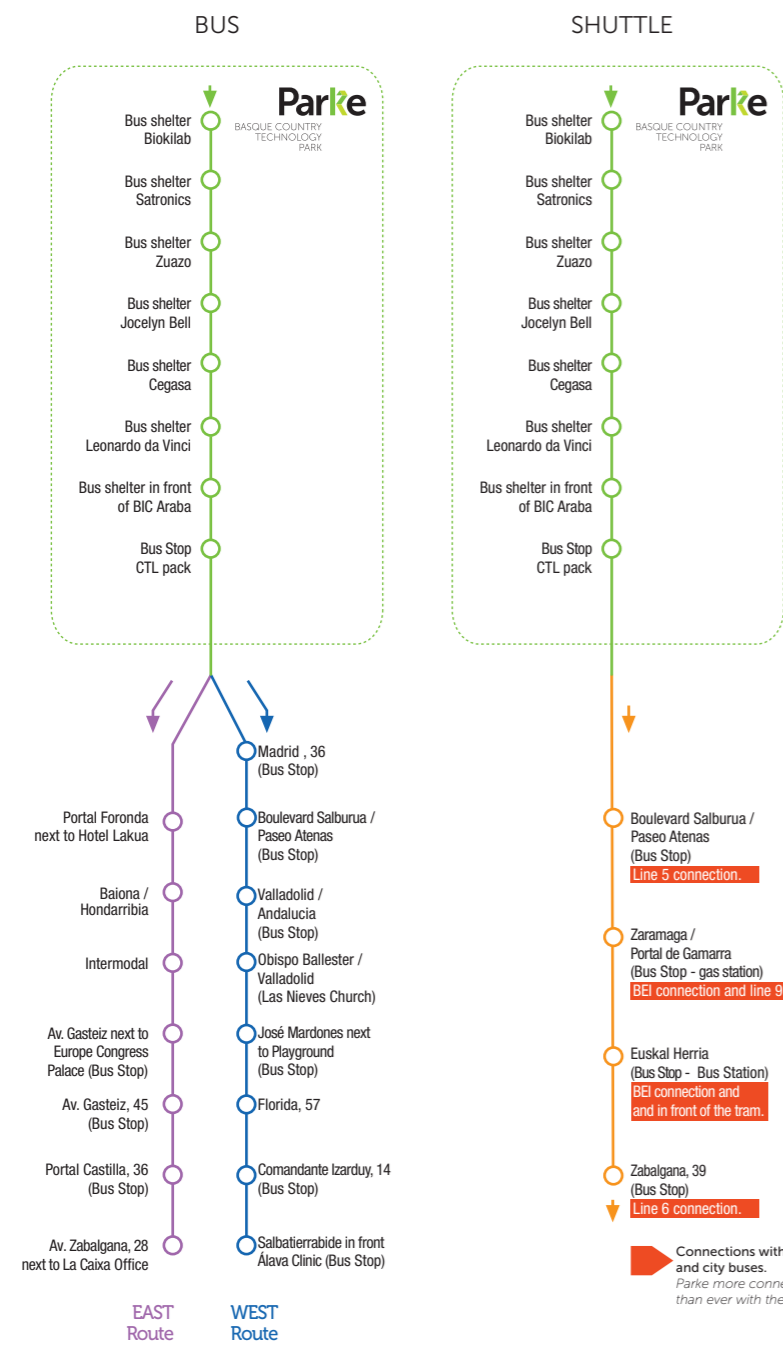

Parke → Vitoria-Gasteiz

Parke more connected to the city