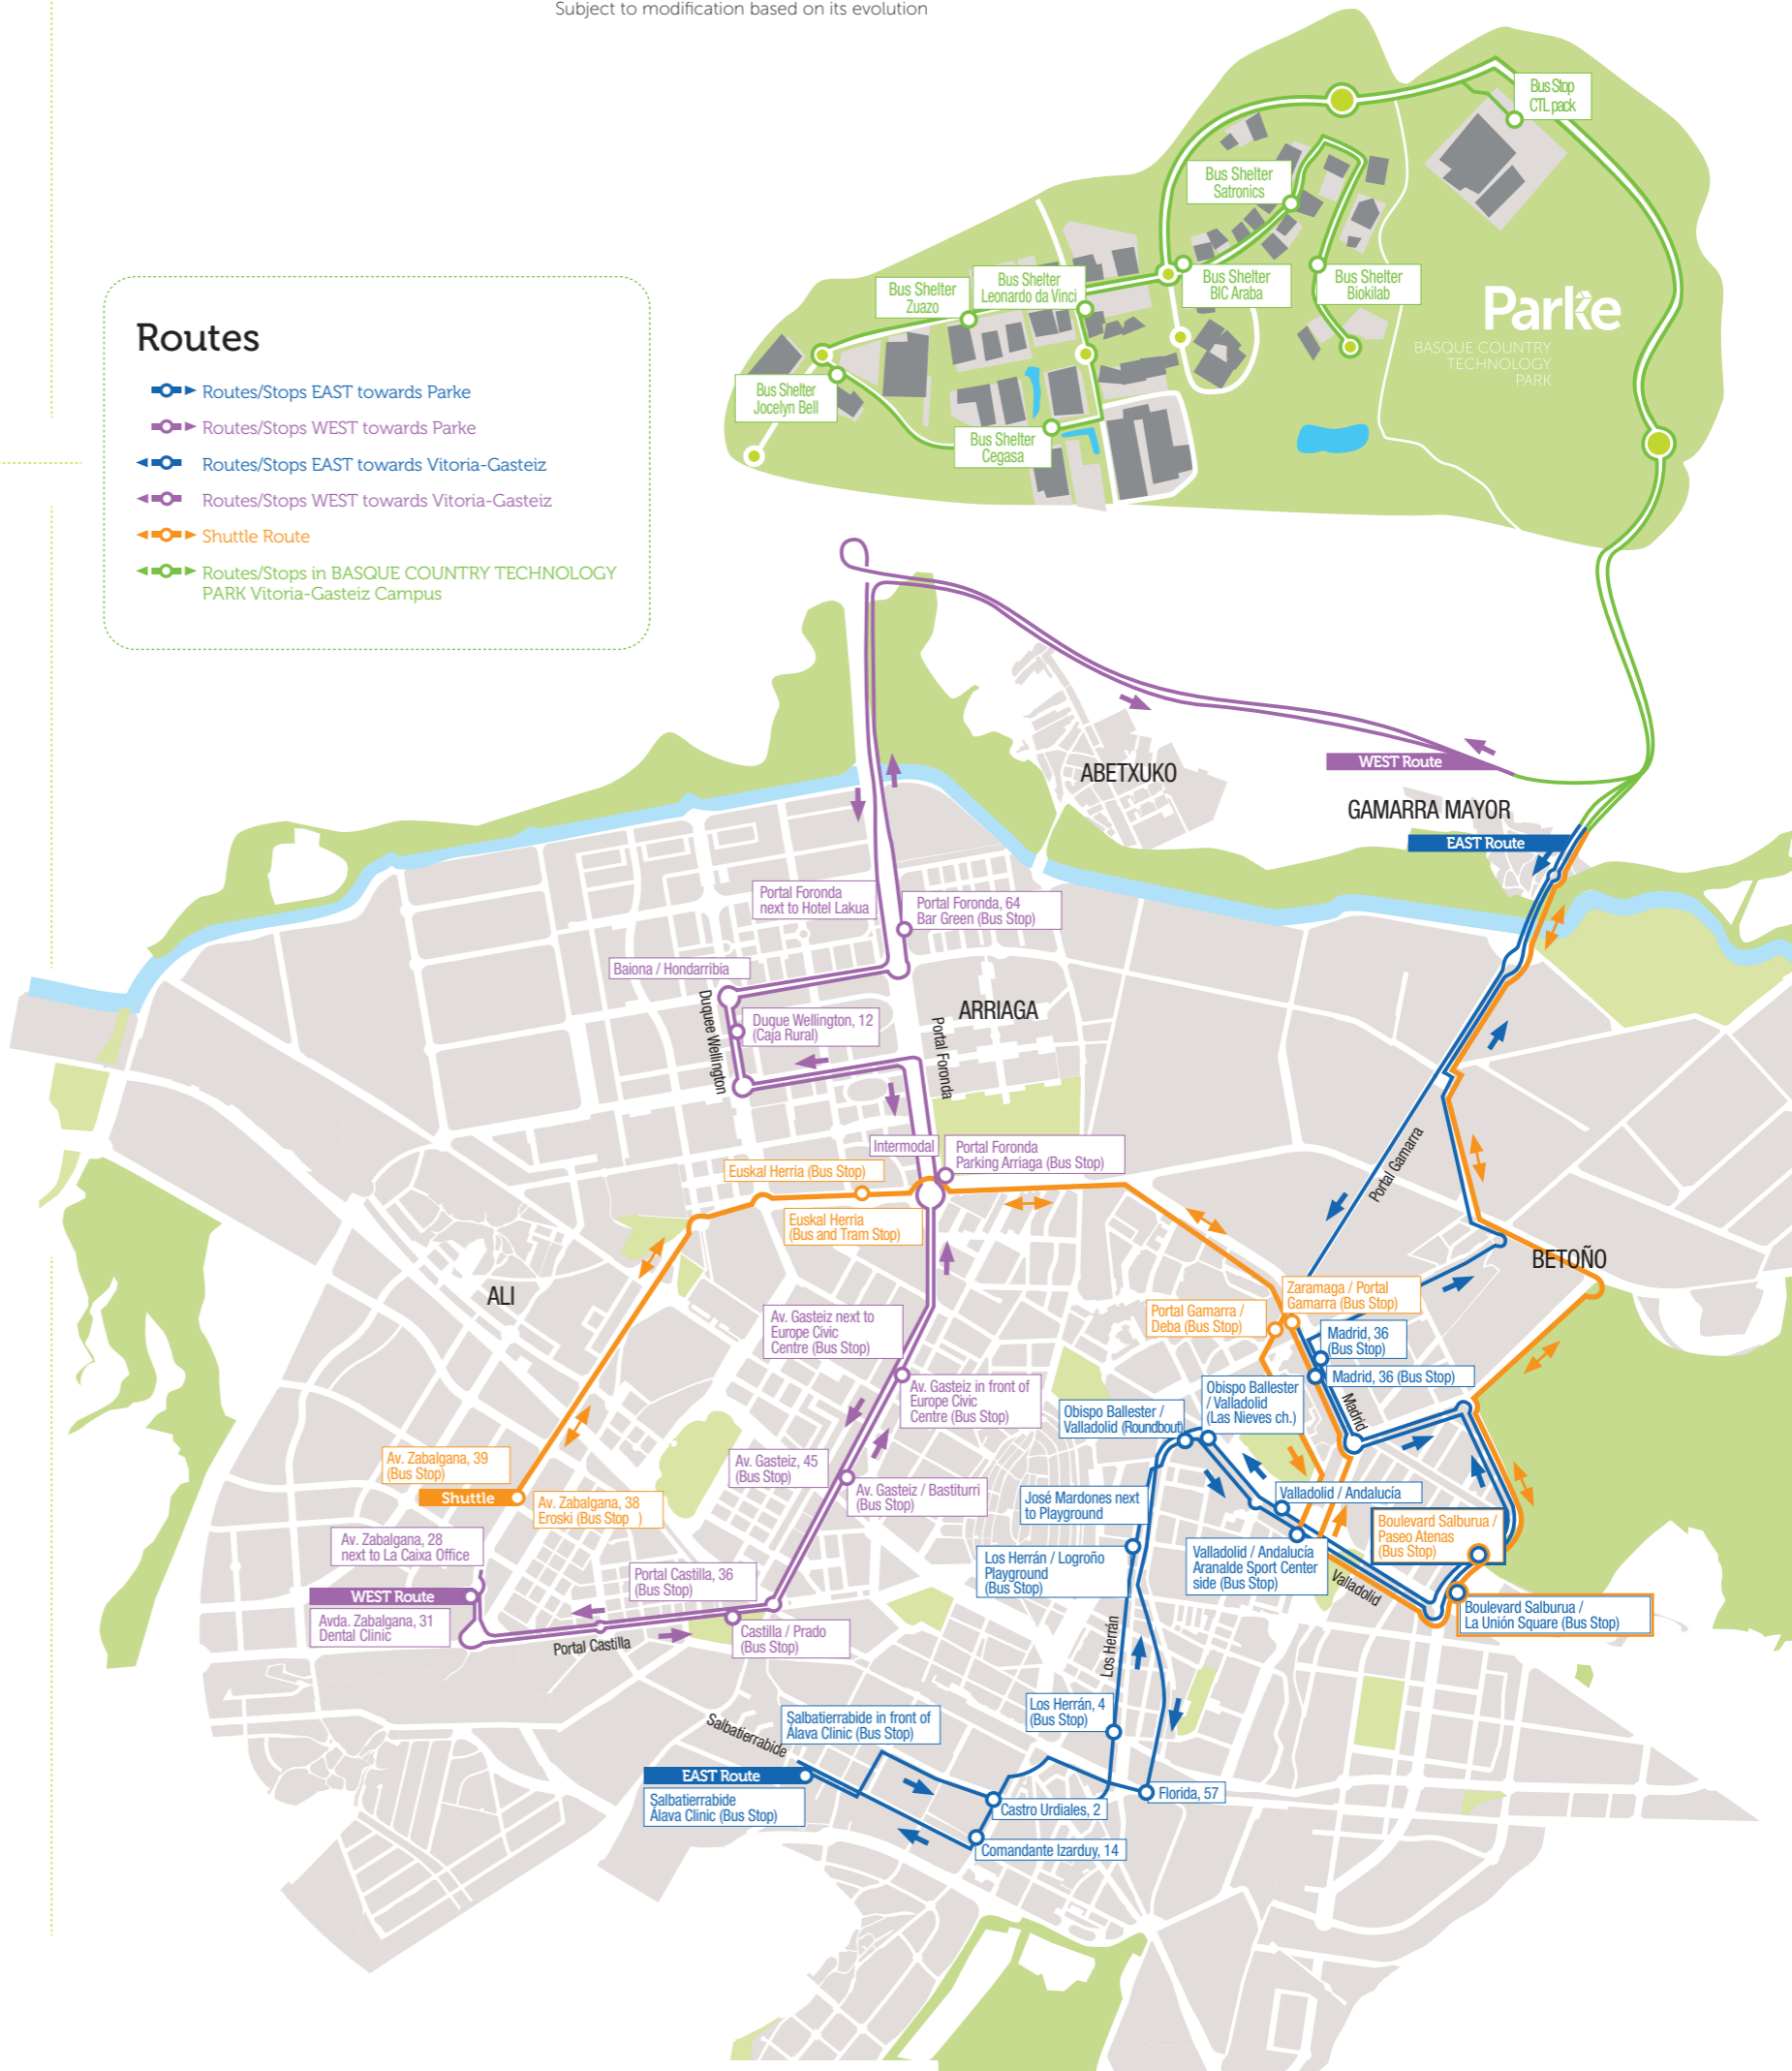

SHUTTLE to av. Zabalzana, 39

SHUTTLE to av. Zabalzana, 39

REGULAR SCHEDULE				SUMMER TIME					
MONDAY - THURSDAY		FRIDAY - EVE OF PUBLIC HOLIDAYS		JULY (07/01 - 07/31)		AUGUST (08/01 - 08/14)		AUGUST (08/19 - 08/30)	
DEPARTURE	ARRIVAL	DEPARTURE	ARRIVAL	DEPARTURE	ARRIVAL	DEPARTURE	ARRIVAL	DEPARTURE	ARRIVAL
6:55	7:32	6:55	7:32	6:55	7:32	-	-	-	-
7:10	7:58	7:10	7:58	7:10	7:58	7:10	7:58	7:10	7:58
8:25	9:02	8:25	9:02	8:25	9:02	-	-	-	-
14:10	14:52	14:10	14:52	14:10	14:52	-	-	14:10	14:52
15:15	15:56	15:15	15:56	-	-	-	-	-	-
16:10**	16:51	16:10**	16:51	-	-	-	-	-	-
17:05	18:08	-	-	15:15	16:18	15:15	16:18	15:15	16:18
-	18:04	-	-	16:14	16:14	16:14	16:14	16:14	16:14
-	-	17:05	17:47	17:05	17:47	17:05*	17:47	17:05*	17:47
17:40	18:20	-	-	-	-	-	-	-	-

NO SERVICE: Weekends and holidays, long weekends and vacations. Subject to modification based on its evolution

* Except on Fridays and the eve of public holidays.
** Starting February 1, 2024.

Routes

- Routes/Stops EAST towards Parke
- Routes/Stops WEST towards Parke
- Routes/Stops EAST towards Vitoria-Gasteiz
- Routes/Stops WEST towards Vitoria-Gasteiz
- Shuttle Route
- Routes/Stops in BASQUE COUNTRY TECHNOLOGY PARK Vitoria-Gasteiz Campus

Parke → Vitoria-Gasteiz

Parke more connected to the city

Timetables

Vitoria-Gasteiz → Parke

WEST Route

Av. Zabalgana 31 Dental Clinic	7:10	4'
Castilla / Prado (Bus Stop)	7:14	3'
Av. Gasteiz / Bastiturri (Bus Stop)	7:17	4'
Av. Gasteiz in front of Europe Congress Palace (Bus Stop)	7:21	6'
Portal Foronda Arriaga Parking (Bus Stop)	7:27	4'
Duque Wellington 12 (Caja Rural)	7:31	4'
Portal Foronda 64 Green Bar (Bus Stop)	7:35	9'
Bus Stop CTL pack	7:44	3'
Bus shelter in front of BIC Araba	7:47	2'
Bus shelter Zuazo	7:49	2'
Bus shelter Jocelyn Bell Building	7:51	1'
Bus shelter Cegasa	7:52	1'
Bus shelter Leonardo Da Vinci Building	7:53	1'
Bus shelter Satronics	7:54	1'
Bus shelter Biokilab	7:55	