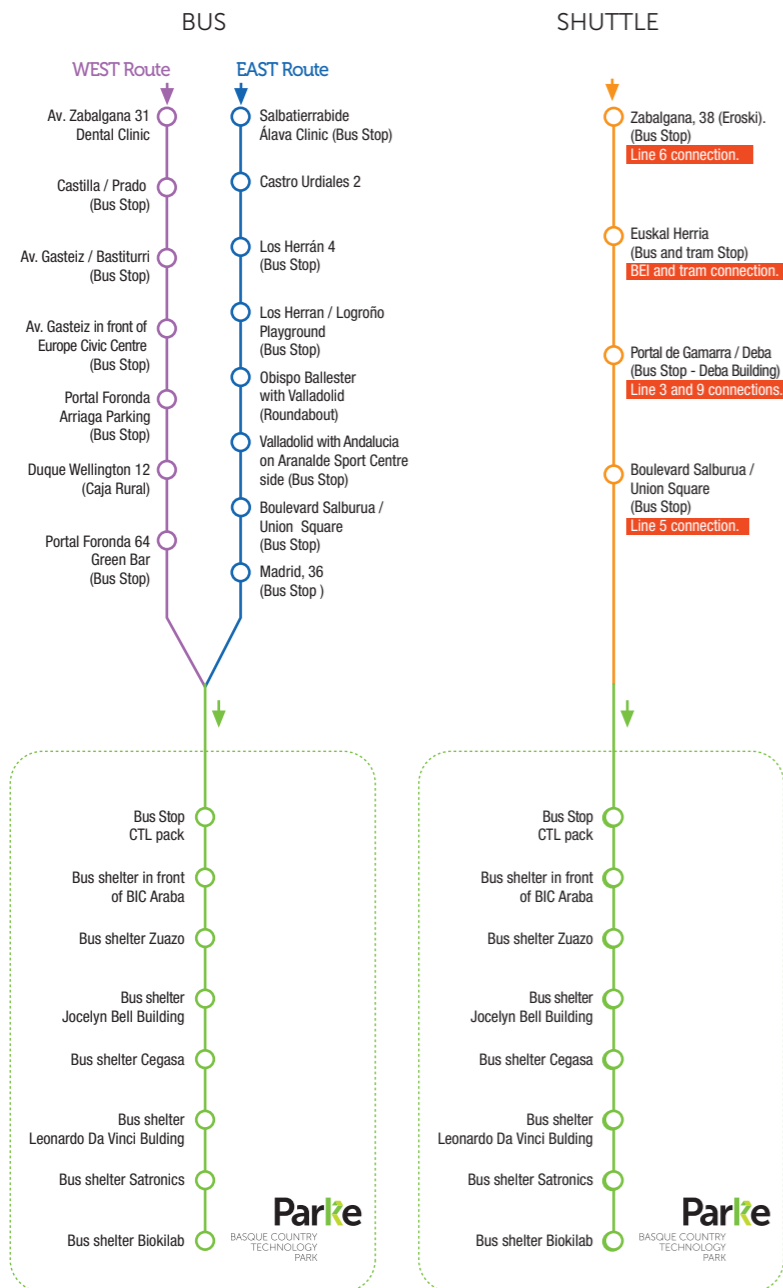

TRANSPORT GUIDE - BUS

Basque Technology Park VITORIA-GASTEIZ CAMPUS

Routes/Stops

Vitoria-Gasteiz → Parke

Timetables

Vitoria-Gasteiz → Parke

SHUTTLE from av. Zabalzana, 38

EAST from Salbaterrabide

WEST from av. Zabalzana, 31

SHUTTLE from av. Zabalzana, 38

Parke → Vitoria-Gasteiz

SHUTTLE to av. Zabalzana, 39

SHUTTLE to av. Zabalzana, 39

SHUTTLE to av. Zabalzana, 39

EAST to Salbaterrabide

WEST to av. Zabalzana, 28

SHUTTLE to av. Zabalzana, 39

SHUTTLE to av. Zabalzana, 39

REGULAR SCHEDULE				SUMMER TIME					
MONDAY - THURSDAY		FRIDAY - EVE OF PUBLIC HOLIDAYS		JULY (07/01 - 07/31)		AUGUST (08/01 - 08/14)		AUGUST (08/19 - 08/30)	
DEPARTURE	ARRIVAL	DEPARTURE	ARRIVAL	DEPARTURE	ARRIVAL	DEPARTURE	ARRIVAL	DEPARTURE	ARRIVAL
6:55	7:32	6:55	7:32	6:55	7:32	-	-	-	-
7:10	7:58	7:10	7:58	7:10	7:58	7:10	7:58	7:10	7:58
8:25	9:02	8:25	9:02	8:25	9:02	-	-	-	-
14:10	14:52	14:10	14:52	14:10	14:52	-	-	14:10	14:52
15:15	15:56	15:15	15:56	-	-	-	-	-	-
16:10**	16:51	16:10**	16:51	-	-	-	-	-	-
17:05	18:08	-	-	15:15	16:18	15:15	16:18	15:15	16:18
-	18:04	-	-	16:14	16:14	16:14	16:14	16:14	16:14
-	-	17:05	17:47	17:05	17:47	17:05*	17:47	17:05*	17:47
17:40	18:20	-	-	-	-	-	-	-	-

Parke → Vitoria-Gasteiz

Parke more connected to the city

Timetables

Vitoria-Gasteiz → Parke

WEST Route

Av. Zabalgana 31 Dental Clinic	7:10	4'
Castilla / Prado (Bus Stop)	7:14	3'
Av. Gasteiz / Bastiturri (Bus Stop)	7:17	4'
Av. Gasteiz in front of Europe Congress Palace (Bus Stop)	7:21	6'
Portal Foronda Arriaga Parking (Bus Stop)	7:27	4'
Duque Wellington 12 (Caja Rural)	7:31	4'
Portal Foronda 64 Green Bar (Bus Stop)	7:35	9'
Bus Stop CTL pack	7:44	3'
Bus shelter in front of BIC Araba	7:47	2'
Bus shelter Zuazo	7:49	2'
Bus shelter Jocelyn Bell Building	7:51	1'
Bus shelter Cegasa	7:52	1'
Bus shelter Leonardo Da Vinci Building	7:53	1'
Bus shelter Satronics	7:54	1'
Bus shelter Biokilab	7:55	