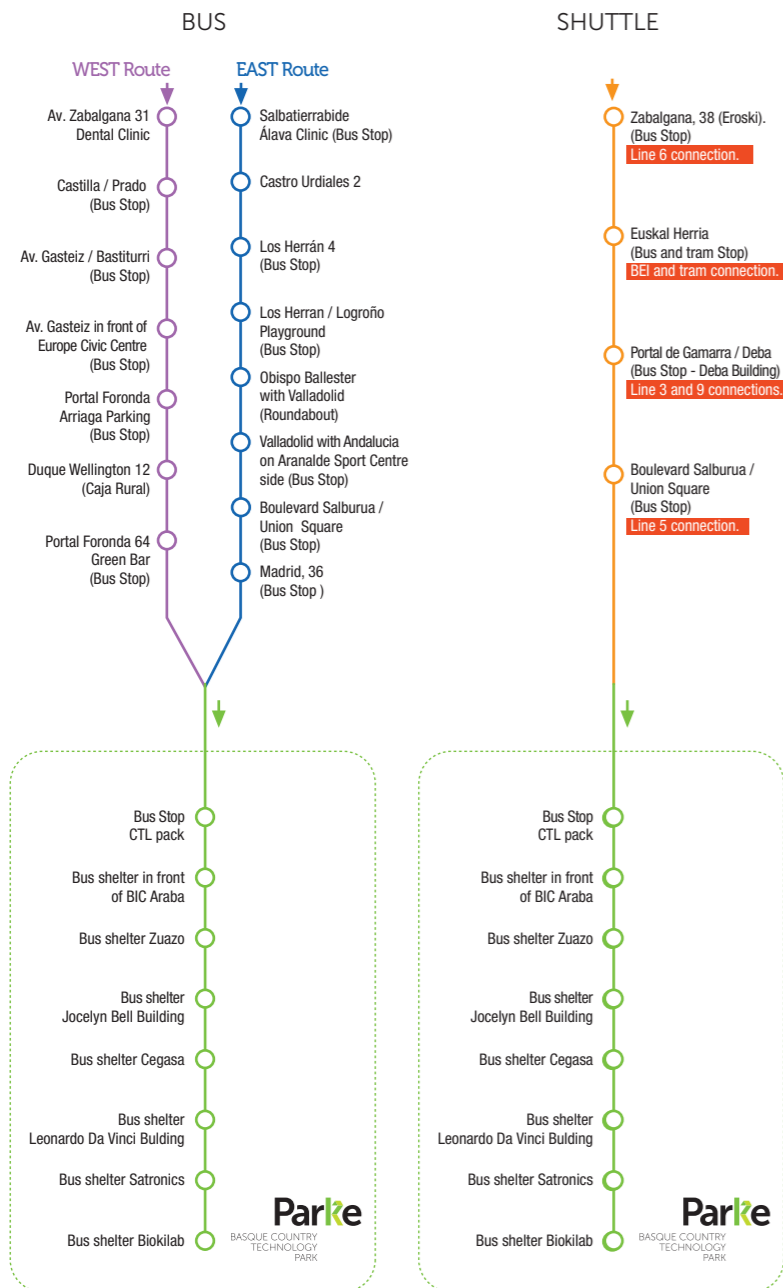

### Routes/Stops

#### Vitoria-Gasteiz → Parke

#### Vitoria-Gasteiz → Parke

**SHUTTLE** from av. Zabalzana, 38

**EAST** from Salbaterrabide

**WEST** from av. Zabalzana, 31

**SHUTTLE** from av. Zabalzana, 38

REGULAR SCHEDULE				SUMMER TIME							
MONDAY - THURSDAY		FRIDAY - EVE OF PUBLIC HOLIDAYS		JULY (07/01 - 07/31)		AUGUST (08/01 - 08/14)		AUGUST (08/18 - 08/29)			
DEPARTURE	ARRIVAL	DEPARTURE	ARRIVAL	DEPARTURE	ARRIVAL	DEPARTURE	ARRIVAL	DEPARTURE	ARRIVAL		
6:55	7:32	6:55	7:32	6:55	7:32	-	-	-	-		
7:10	7:58	7:10	7:58	7:10	7:58	7:10	7:58	7:10	7:58		
7:10	7:55	7:10	7:55	7:10	7:55	-	-	7:10	7:55		
8:25	9:02	8:25	9:02	8:25	9:02	-	-	-	-		
<b>Parke → Vitoria-Gasteiz</b>				DEPARTURE		ARRIVAL		DEPARTURE		ARRIVAL	
14:10	14:52	14:10	14:52	14:10	14:52	-	-	14:10	14:52		
15:15	15:56	15:15	15:56	-	-	-	-	-	-		
16:10	16:51	16:10	16:51	-	-	-	-	-	-		
17:05	18:08	-	-	15:15	16:18	15:15	16:18	15:15	16:18		
-	18:04	-	-	16:14	16:14	15:15	16:14	15:15	16:14		
-	-	17:05	17:47	17:05*	17:47	17:05*	17:47	17:05*	17:47		
17:40	18:20	-	-	-	-	-	-	-	-		

## Bus Service Calendar 2025