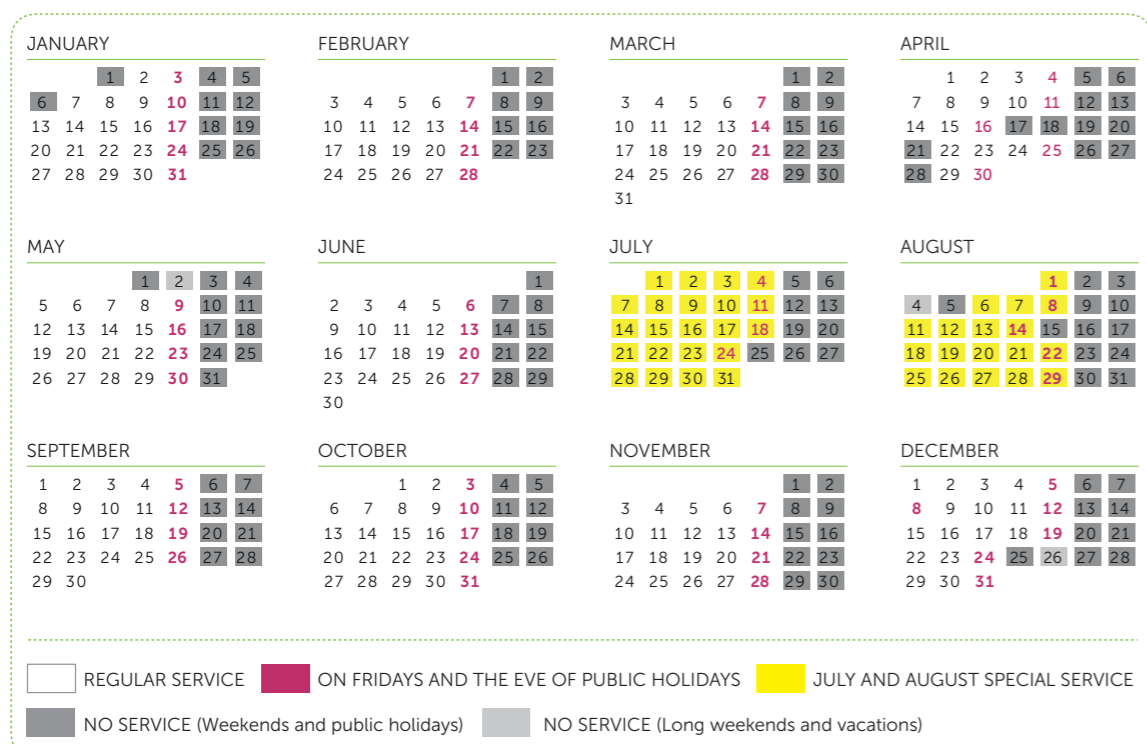

#### EAST Route

Bus shelter Biokilab	<b>17:05</b>	1'
Bus shelter Satronics	17:06	3'
Bus shelter Zuazo	17:09	2'
Bus shelter Jocelyn Bell Building	17:11	2'
Bus shelter Cegasa	17:13	2'
Bus shelter Leonardo da Vinci	17:15	5'
Bus shelter in front of BIC Araba	17:20	3'
Bus Stop CTL pack	17:23	16'
Madrid, 36 (Bus Stop)	17:39	3'
Boulevard Salburua / Paseo Atenas (Bus Stop)	17:42	2'
Valladolid / Andalucía (Bus Stop)	17:44	2'
Obispo Ballester / Valladolid (Las Nieves Church)	17:46	2'
José Mardones next to Playground (Bus Stop)	17:48	4'
Florida, 57	17:52	6'
Comandante Izarduy, 14 (Bus Stop)	17:58	10'
Salbatierrabide in front Álava Clinic (Bus Stop)	18:08	

#### SHUTTLE Service

Bus shelter Biokilab	<b>14:10</b>	1'	<b>15:15</b>	1'	<b>16:10</b>	1'	<b>17:05</b>	1'	<b>17:40</b>	1'
Bus shelter Satronics	14:11	2'	15:16	2'	16:11	2'	17:06	2'	17:41	2'
Bus shelter Zuazo	14:13	1'	15:18	1'	16:13	1'	17:08	1'	17:43	1'
Bus shelter Jocelyn Bell Building	14:14	2'	15:19	2'	16:14	2'	17:09	2'	17:44	2'
Bus shelter Cegasa	14:16	1'	15:21	1'	16:16	1'	17:11	1'	17:46	1'
Bus shelter Leonardo da Vinci	14:17	2'	15:22	2'	16:17	2'	17:12	2'	17:47	2'
Bus shelter in front of BIC Araba	14:19	4'	15:24	4'	16:19	4'	17:14	4'	17:49	3'
Bus Stop CTL pack	14:23	12'	15:28	12'	16:23	12'	17:18	12'	17:52	13'
Boulevard Salburua / Paseo Atenas (Bus Stop)	14:35	6'	15:40	5'	16:35	5'	17:30	5'	18:05	4'
Zaramaga / Portal de Gamarra (Bus Stop - gas station)	14:41	5'	15:45	5'	16:40	5'	17:35	6'	18:09	5'
Euskal Herria (Bus Stop - Bus Station)	14:46	6'	15:50	6'	16:45	6'	17:41	6'	18:14	6'
Av. Zabalgana, 39 (Bus Stop)	14:52		15:56		16:51		17:47		18:20	

\* Timetables, apart from departure from terminus, are approximate

## Bus Service Calendar 2025